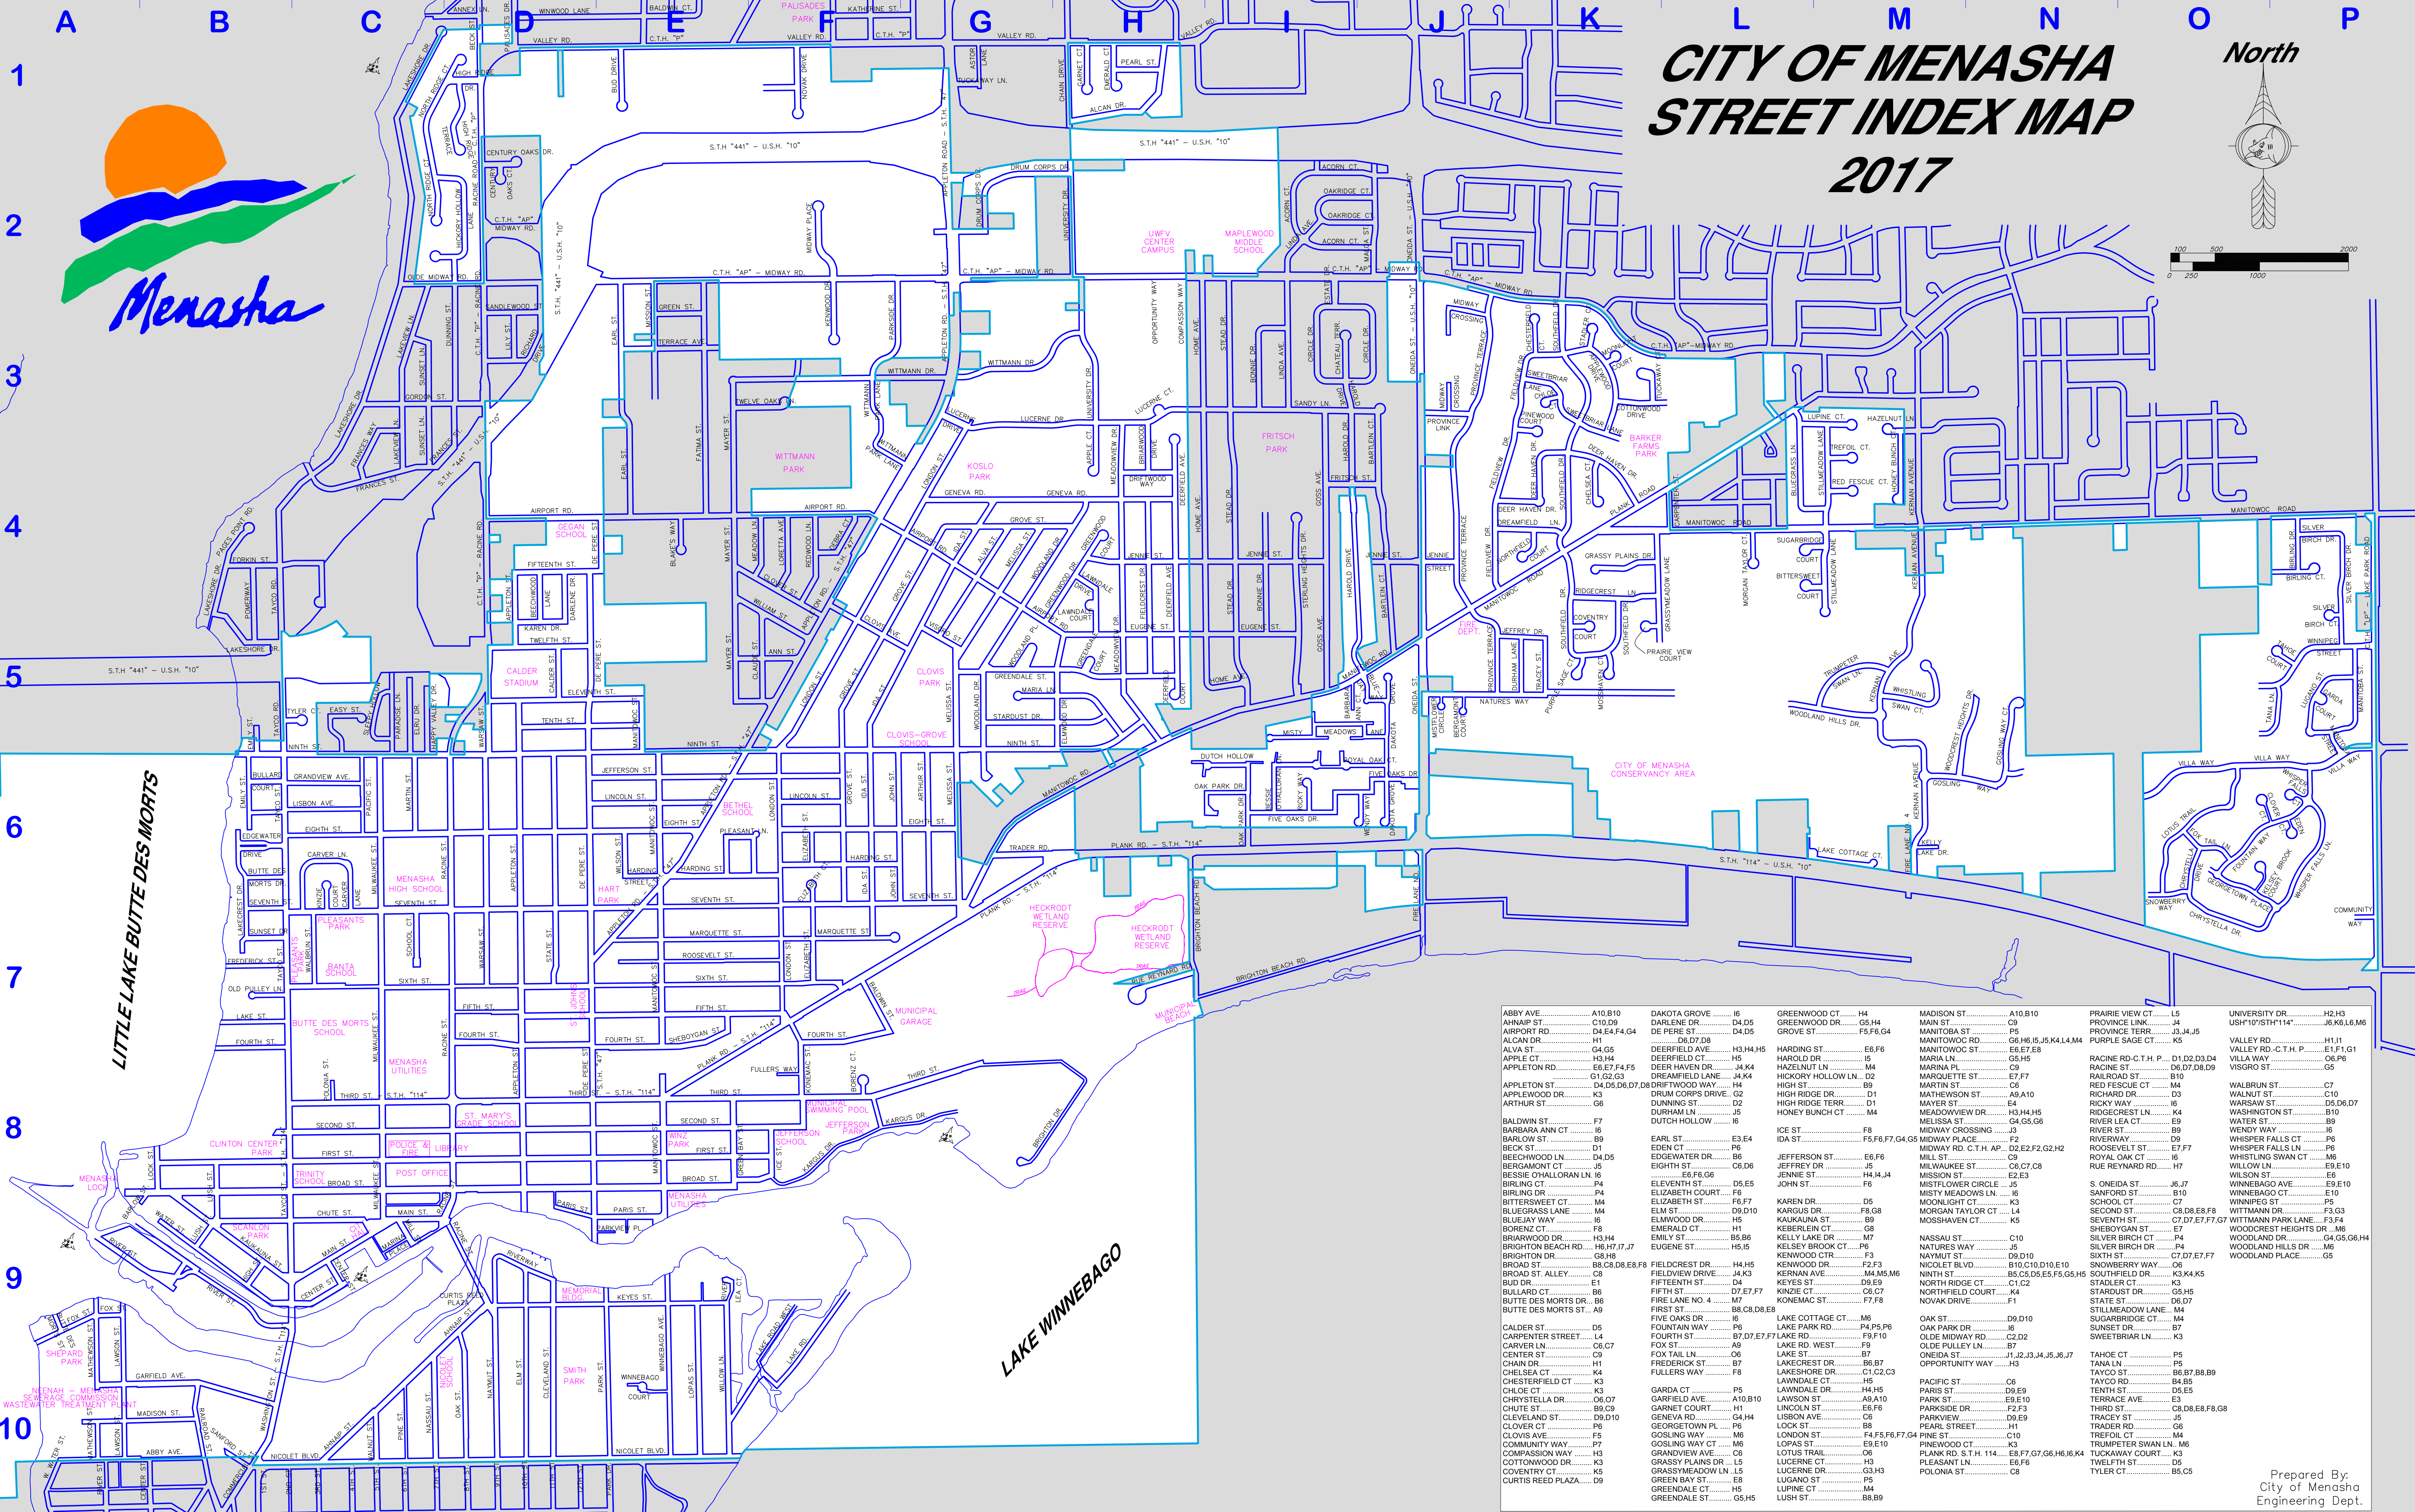

CITY OF MENASHA STREET INDEX MAP 2017

LITTLE LAKE BUTTE DES MORTS

LAKE WINNEBAGO

ABBY AVE.....A10,B10	DAKOTA GROVE.....I6	GREENWOOD CT.....H4	MADISON ST.....A10,B10	PRAIRIE VIEW CT.....L5	UNIVERSITY DR.....H2,H3
ADNAIP ST.....C10,D9	DARLENE DR.....D4,D5	GREENWOOD DR.....G5,H4	MAIN ST.....C9	PROVINCE LINK.....J4	USH10/STH114.....J6,K6,L6,M6
AIRPORT RD.....D4,E4,F4,G4	DE PERE ST.....D4,D5	GROVE ST.....F5,F6,G4	MANITOWOC ST.....P5	PROVINCE TERR.....J3,J4,J5	VALLEY RD.....H1,H1
ALCAN DR.....H1	DEERFIELD DR.....H3,H4,H5	HARDING ST.....E6,F6	MANITOWOC RD.....G6,H6,I5,J4,L4,M4	PURPLE SAGE CT.....K5	VALLEY RD-C.T.H.P.....E1,F1,G1
ALVA ST.....G4,G5	DEERFIELD CT.....H5	HAZELNUT LN.....M4	MANTOWOC RD.....G6,H6,I5,J4,L4,M4	MANITOWOC ST.....E6,E7,E8	VILLA WAY.....O6,P6
APPLE CT.....H3,H4	DEER HAVEN DR.....J4,K4	HICKORY HOLLOW LN.....D2	MARINA PL.....C9	MARQUETTE ST.....E7,F7	VISGRO ST.....G5
APPLETON RD.....E6,E7,F4,F5	DREAMFIELD LANE.....J4,K4	HIGH RIDGE DR.....D1	MARTIN ST.....C6	MATHEWSON ST.....A9,A10	WALBRUN ST.....C7
ARTHUR ST.....K3	DRUM CORPS DRIVE.....G2	HICKORY TERRACE DR.....M1	MATHEWSON ST.....A9,A10	MAYER ST.....E4	WALNUT ST.....C10
APPLEWOOD DR.....K3	DUTCH HOLLOW.....I6	ICE ST.....F8	MIDWAY CROSSING.....J3	MAYOR ST.....E4	WARSAW ST.....D5,D6,D7
ARTHUR ST.....K3	EARL ST.....E3,E4	IDA ST.....F5,F6,F7,G4,G5	MIDWAY PLACE.....F2	MAYOR ST.....E4	WASHINGTON ST.....B10
BALDWIN ST.....F7	EDEN CT.....P6	JEFFERSON ST.....E6,F6	MIDWAY RD. C.T.H. AP.....D2,E2,F2,G2,H2	MAYOR ST.....E4	WATER ST.....B9
BARBARA ANN CT.....I6	EIGHTH ST.....D5,E5	JEFFERSON ST.....E6,F6	MILL ST.....C9	MAYOR ST.....E4	WENDY WAY.....I6
BARLOW ST.....B9	ELEVENTH ST.....D5,E5	JOHN ST.....F6	MILWAUKEE ST.....C6,C7,C8	MAYOR ST.....E4	WHISPER FALLS CT.....P6
BECK ST.....D1	ELIZABETH ST.....F6,F7	KAREN DR.....D5	MISSION ST.....E2,E3	MAYOR ST.....E4	WHISPER FALLS LN.....P6
BEECHWOOD LN.....D4,D5	ELM ST.....D9,D10	KARGUS DR.....F8,F9	MISTFLOWER CIRCLE.....J5	MAYOR ST.....E4	WILLOW LN.....E9,E10
BERGAMONT CT.....J5	ELMWOOD DR.....H5	KAUKAUNA ST.....B9	MISTY MEADOWS LN.....I6	MAYOR ST.....E4	WINNEBAGO CT.....E10
BESSIE O'HALLORAN LN.....I6	EMILY ST.....B5,B6	KELSEY BROOK CT.....P6	MOONLIGHT CT.....K3	MAYOR ST.....E4	WINNEPEG ST.....P5
BIRLING DR.....P4	EUGENE ST.....H5,I5	KENWOOD CT.....D9,D10	MORGAN TAYLOR CT.....L4	MAYOR ST.....E4	WITTMANN DR.....F3,G3
BIRLING CT.....P4	FIELDCREST DR.....H4,H5	KENWOOD DR.....F2,F3	MOSSHAVEN CT.....K5	MAYOR ST.....E4	WOODCREST HEIGHTS DR.....M6
BITTERSWEET CT.....M4	FIELDVIEW DRIVE.....J4,K3	KERNAN AVE.....M4,M5,M6	NASSAU ST.....C10	MAYOR ST.....E4	WOODLAND DR.....G4,G5,G6,H4
BLUEGRASS LANE.....M4	FIFTEENTH ST.....D4	KEYES ST.....D4	NATURES WAY.....J5	MAYOR ST.....E4	WOODLAND HILLS DR.....M6
BLUJAY WAY.....I6	FIFTH ST.....D7,E7,F7	KINZIE CT.....C6,C7	NAYMUT ST.....C7	MAYOR ST.....E4	WOODLAND PLACE.....G5
BORNE CT.....F8	FIRE LANE NO. 4.....M7	KONEMAC ST.....F7,F8	NICOLET BLVD.....B10,C10,D10,E10	MAYOR ST.....E4	
BRIARWOOD DR.....H3,H4	FIRST ST.....B8,C8,D8,E8,F8	LAKE COTTAGE CT.....M6	NINTH ST.....B5,C5,D5,E5,F5,G5,H5	MAYOR ST.....E4	
BRIGHTON BEACH RD.....H6,H7,I7,J7	FULLERS WAY.....I6	LAKE PARK RD.....P4,P5,P6	NORTH RIDGE CT.....C1,C2	MAYOR ST.....E4	
BRIGHTON DR.....C8,H8	FULLERS WAY.....I6	LAKE RD.....F8	NORTHFIELD COURT.....K4	MAYOR ST.....E4	
BROAD ST.....C8	GARDA CT.....M6	LAKEVIEW DR.....B6,B7	NOVAK DRIVE.....F1	MAYOR ST.....E4	
BROAD ST ALLEY.....C8	GARFIELD AVE.....A10,B10	LAKESHORE DR.....C1,C2,C3	OAK ST.....D9,D10	MAYOR ST.....E4	
BUD DR.....E1	GARNET COURT.....H1	LAWDALE CT.....H5	OAK PARK DR.....I6	MAYOR ST.....E4	
BULLARD CT.....B6	GEORGETOWN PL.....P6	LAWSON ST.....A9,A10	OLDE MIDWAY RD.....C2,D2	MAYOR ST.....E4	
BUTTE DES MORTS DR.....B6	GOSLING WAY CT.....M6	LUCAS ST.....B8	OLD PULLEY LN.....I6	MAYOR ST.....E4	
BUTTE DES MORTS DR.....A9	GRANDVIEW AVE.....C6	LUCY ST.....B7	ONEIDA ST.....J1,J2,J3,J4,J5,J6,J7	MAYOR ST.....E4	
CALENDER ST.....D5	GRASSY PLAINS LN.....L5	LUCY ST.....B7	OPPORTUNITY WAY.....H3	MAYOR ST.....E4	
CARPENTER STREET.....L4	GREEN BAY ST.....E8	LUPINE CT.....P5	PACIFIC ST.....C6	MAYOR ST.....E4	
CHUTE ST.....B8,C9	GREENDALE CT.....H5	LUPINE CT.....P5	PARK ST.....E9,E10	MAYOR ST.....E4	
CENTER ST.....C9	GREENWOOD ST.....G5,H5	LUSH ST.....B8,B9	PARKSIDE DR.....F3,F4	MAYOR ST.....E4	
CHANEY DR.....H1	GRASSY MEADOW LN.....L5		PARKVIEW.....C6	MAYOR ST.....E4	
CHELSA CT.....K4	GRASSY MEADOW LN.....L5		PARKEWAY.....D9,D10	MAYOR ST.....E4	
CHESTERFIELD CT.....K3	GRASSY MEADOW LN.....L5		PEARL STREET.....H1	MAYOR ST.....E4	
CHRYSTELLA DR.....C8,C7	GRASSY MEADOW LN.....L5		PINE ST.....C10	MAYOR ST.....E4	
CHUTE ST.....B8,C9	GRASSY MEADOW LN.....L5		PLANK RD S.T.H. 114.....E8,F7,G7,G6,H6,I6,K4	MAYOR ST.....E4	
CLEVELAND ST.....D9,D10	GRASSY MEADOW LN.....L5		PLANK RD S.T.H. 114.....E8,F7,G7,G6,H6,I6,K4	MAYOR ST.....E4	
CLOVER CT.....P7	GRASSY MEADOW LN.....L5		PLANK RD S.T.H. 114.....E8,F7,G7,G6,H6,I6,K4	MAYOR ST.....E4	
CLOVIS AVE.....F5	GRASSY MEADOW LN.....L5		PLANK RD S.T.H. 114.....E8,F7,G7,G6,H6,I6,K4	MAYOR ST.....E4	
COMMUNITY WAY.....P7	GRASSY MEADOW LN.....L5		PLANK RD S.T.H. 114.....E8,F7,G7,G6,H6,I6,K4	MAYOR ST.....E4	
COMPASSION WAY.....H3	GRASSY MEADOW LN.....L5		PLANK RD S.T.H. 114.....E8,F7,G7,G6,H6,I6,K4	MAYOR ST.....E4	
COTTONWOOD DR.....F3	GRASSY MEADOW LN.....L5		PLANK RD S.T.H. 114.....E8,F7,G7,G6,H6,I6,K4	MAYOR ST.....E4	
CENTREY CT.....K5	GRASSY MEADOW LN.....L5		PLANK RD S.T.H. 114.....E8,F7,G7,G6,H6,I6,K4	MAYOR ST.....E4	
CURTIS REED PLAZA.....D9	GRASSY MEADOW LN.....L5		PLANK RD S.T.H. 114.....E8,F7,G7,G6,H6,I6,K4	MAYOR ST.....E4	